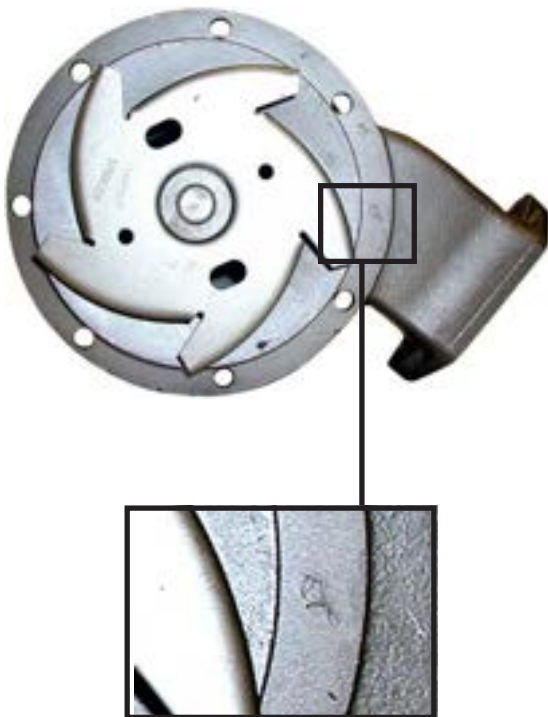

Location of ID Stamp