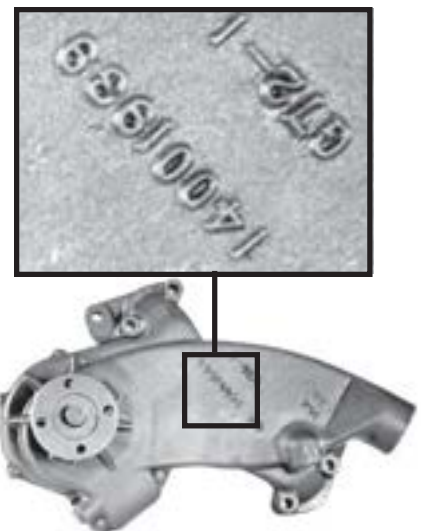

7120X

Casting Identification

Location of ID Stamp

Part Numbers:

7116X
7123X

Casting Identification

Location of ID Stamp

2225
Engine: Midliner