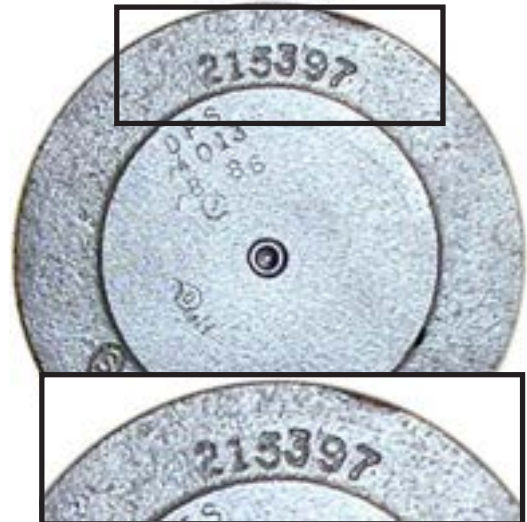

Casting Identification