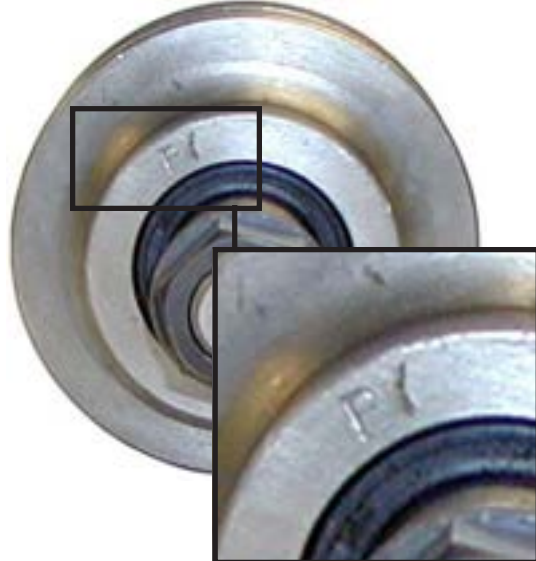

Location of ID Stamp