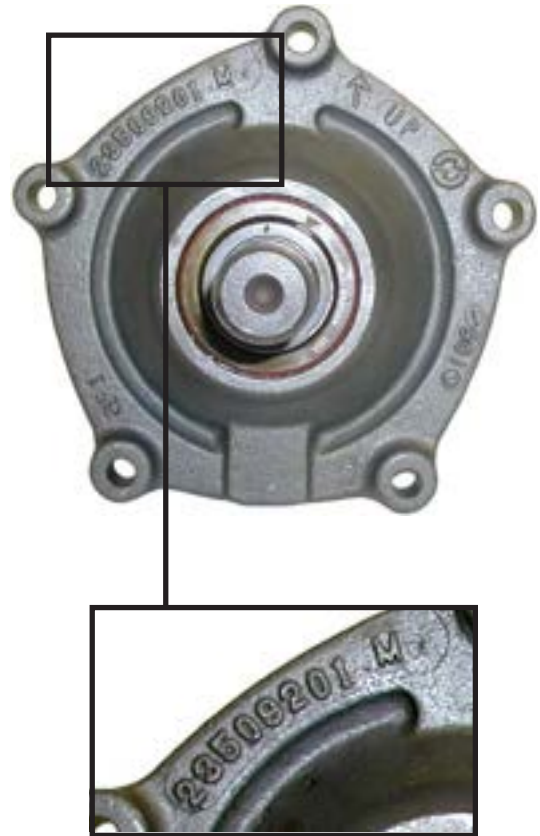

Part Numbers
with like
identification
features:

7078X
7079X
7040X

**Detroit Diesel
Accessory
Drive**

Part Numbers
with like
identification
features:

9160X
9161X
9162X