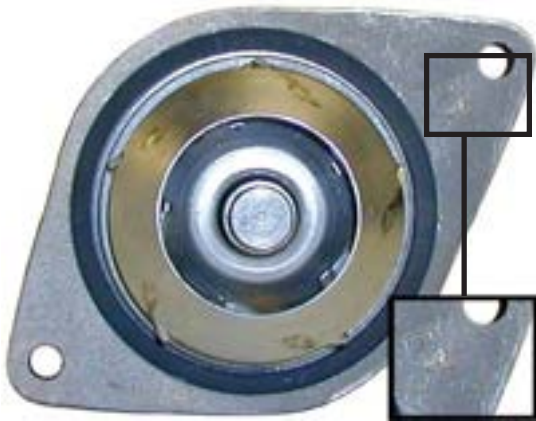

Casting Identification

Location of ID Stamp

Part Number:

7060X

Casting Identification

CUMMINS® Cont.

Location of ID Stamp

Part Numbers with like identification features: