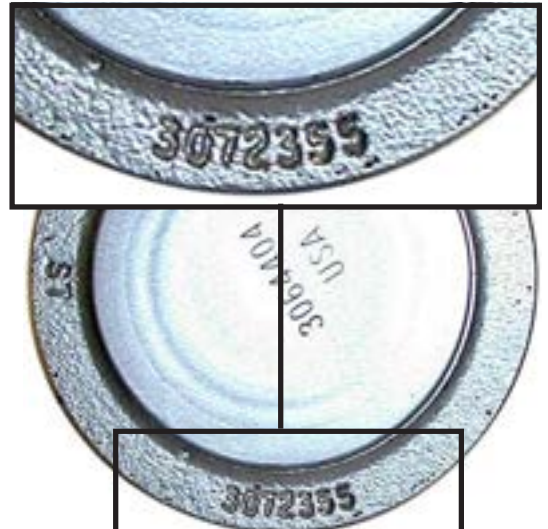

N/A
OEM:
3065000

Location of ID Stamp

Part Numbers
with like
identification
features:
7066X
7072X
7072SSX

Casting Identification

Location of ID Stamp

Part Number:

7073X

Casting Identification