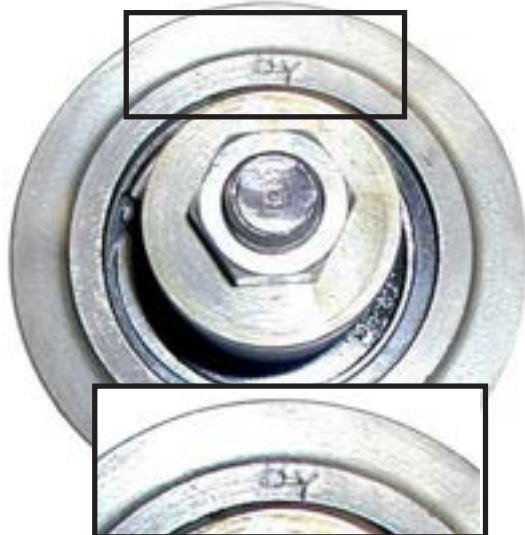

Casting Identification

Location of ID Stamp

Part Number:

7056X

Casting Identification

Location of ID Stamp

Part Numbers
with like
identification
features:

7058X
7059X