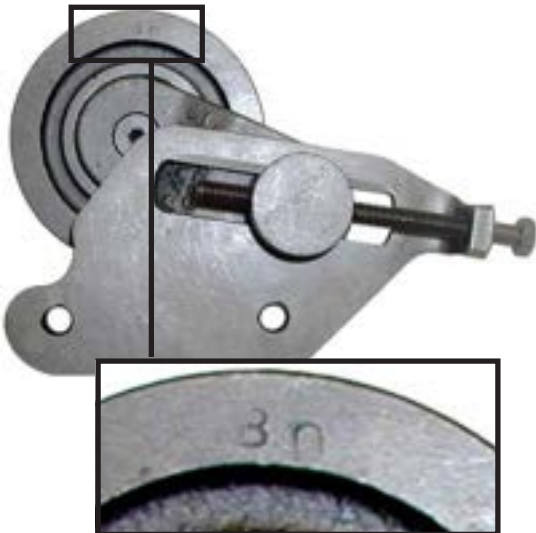

N/A
OEM:
3065000

Location of ID Stamp

Part Numbers
with like
identification
features:
7066X
7072X
7072SSX

Casting Identification

Location of ID Stamp

Part Number:

7073X

Casting Identification

Location of ID Stamp

Part Number:

7074X

Casting Identification

Location of ID Stamp

Part Numbers
with like
identification
features:

7076X
7082X

Casting Identification