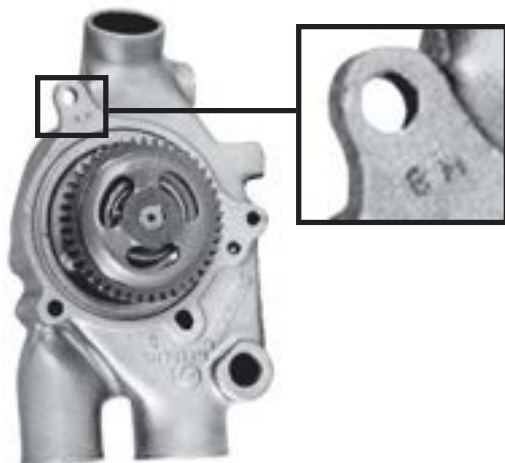

Location of ID Stamp