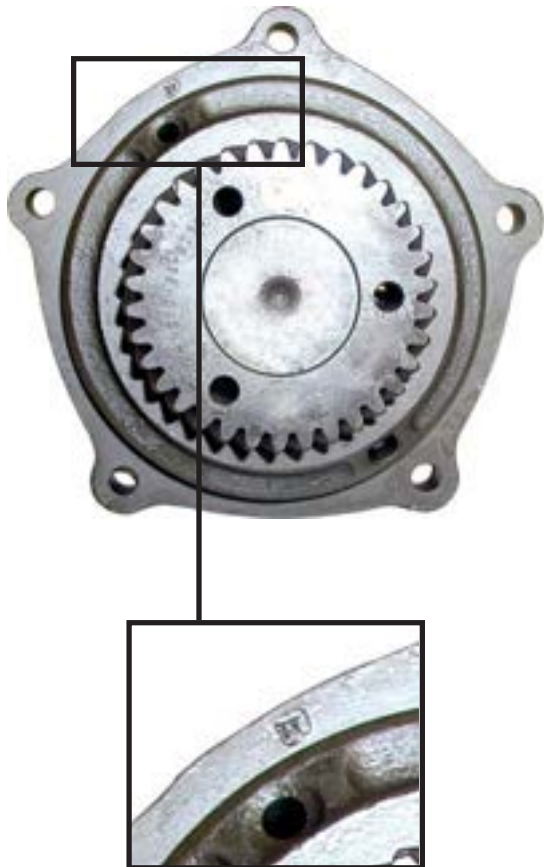

Location of ID Stamp

Part Number:

7074X

Casting Identification

Location of ID Stamp

Part Numbers
with like
identification
features:

7076X
7082X

Casting Identification

Location of ID Stamp

Part Numbers
with like
identification
features:

7078X
7079X
7040X

Casting Identification

Location of ID Stamp

Casting Identification

**Detroit Diesel
Accessory
Drive**

Part Numbers
with like
identification
features: